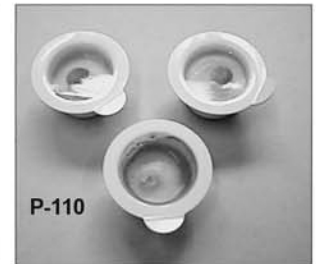

P-110

P-105 SNAP ON RUBBER CUPS 144/PKT
P-110 POLISHING PASTE (200 CUPS)