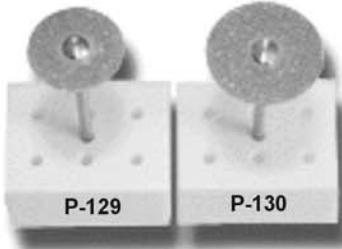

# SON-MATE AND POLI-X DENTAL ACCESSORIES

P-MM-E 35,000 RPM MICROMOTOR W/ CORD

P-SH-A 1:1 STRAIGHT HANDPIECE

P-A1-B PROPHY ANGLE (SEALED BEARINGS)

P-MF

P-106

P-MF MAINTANANCE FREE PROPHY ANGLE  
P-106 SCREW ON RUBBER CUPS 144/PKT

P-129

P-130

P-129 DIAMOND CUTTING DISC 18 MM DIA.  
P-130 DIAMOND CUTTING DISC 22 MM DIA.  
(BOTH DISC'S HAVE A 2.35 MM POST DIAMETER)

P-A4 F. G. CONTRA ANGLE FOR MICROMOTOR

P-131

P-132

P-131 CARBIDE BURS - KIT OF 6  
P-132 DIAMOND BURS - KIT OF 7

## SON-MATE AND POLI-X DENTAL ACCESSORIES

A Number of optional handpieces and attachments are available for the Son-Mate and Poli-X units. 1:1 handpieces, reduction handpieces, Friction Grip or Latch Type contra angles, prophy angle, 2.35mm Diamond Cutting Disc, 1.60mm Diamond and Carbide Bur Kits, Propphy paste and snap-on rubber cups.